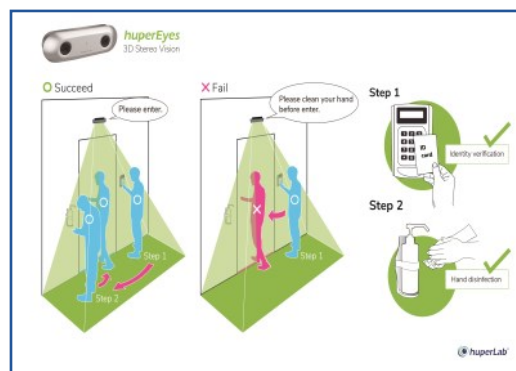

3D Tailgating Detection