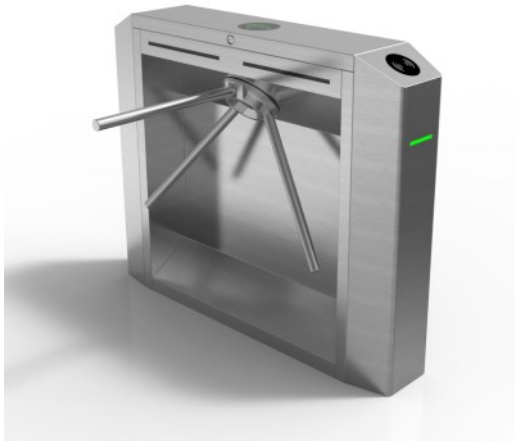

### Tripod Turnstile

The TT300 modular design tripod turnstile offers, cost-effective, fast operating, easy to use, reliable entrance solution for internal or external use in areas where there is a large and constant flow of people.