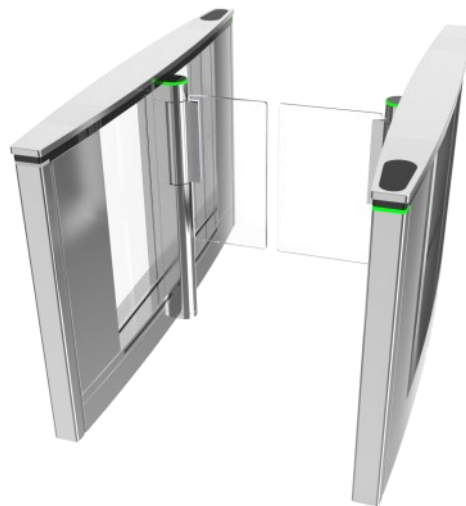

Pedestrian Gates