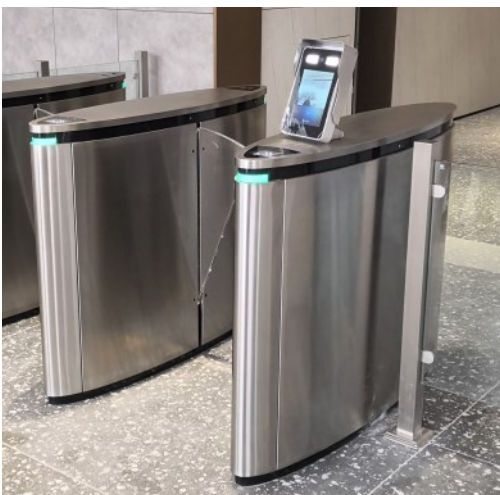

Our **RG** series of retractable leafed gates are designed to provide optimum pedestrian throughput but in an elegant, sophisticated, and discreet manner, essential for today's educational and corporate environment.